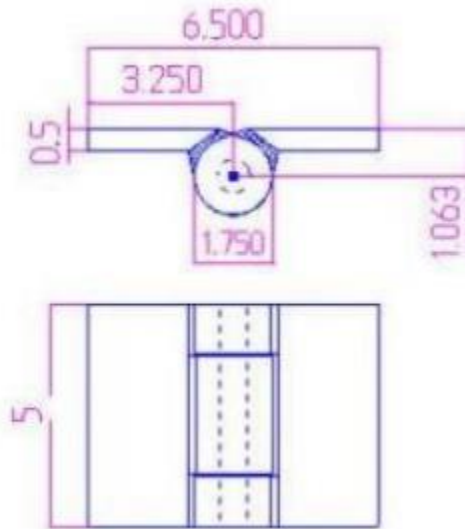

5" x 6 1/2" Stainless Steel Security Hinge

Model Number: 1000-316 Security Hinges

Price: £ 652.05

- Material Type: 316L Stainless Steel
- Mount: Weld On
- Type: Non-Handed
- Application: Security
- Maximum Door Weight: 1,000 LBS
- Maximum Radial Load: 400 LBS
- Approx Width: 6 1/2"
- Height: 5"
- Leaf Thickness: 1/2"
- Weight: 7 1/2"