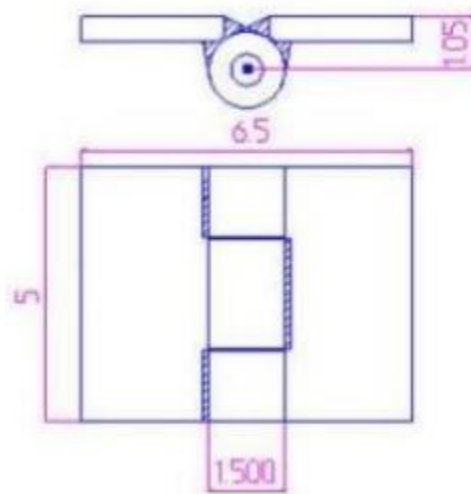

5" x 6 1/2" Stainless Steel Security Hinges

Model Number: 2000-316 Security Hinges

Price: £ 737.10

- Material Type: 316L Stainless Steel
- Mount: Weld On
- Type: Non-Handed
- Application: Security
- Maximum Door Weight: 2,000 LBS
- Maximum Radial Load: 800 LBS
- Approx Width: 6 1/2"
- Height: 5"
- Leaf Thickness: 1/2"
- Weight: 7 LBS