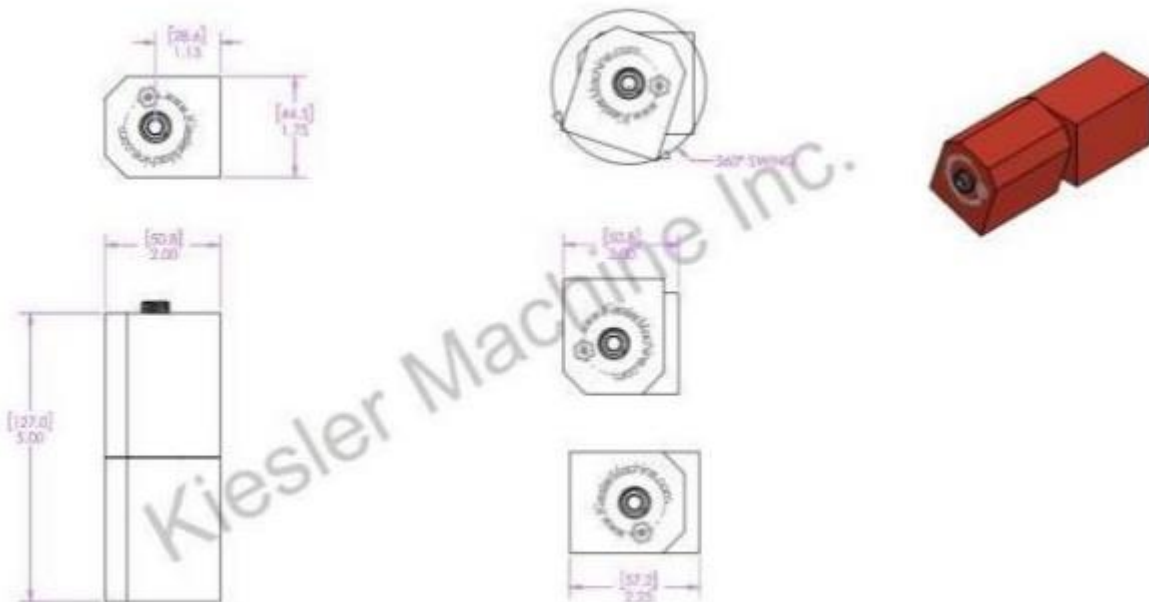

6" x 2 x 2 1/2" Barrel Hinge

Model Number: 2100KB

Price: £ 420

- Material Type: Mild steel, 316L stainless steel or 304L stainless steel
- Maximum Vertical Load: 4,000 LBS
- Maximum Radial Load: 1,630 LBS
- Approx. Width: 2 x 2.504"
- Height: 6"
- Weight: 8.5 LBS
- Mounting: Weld-on