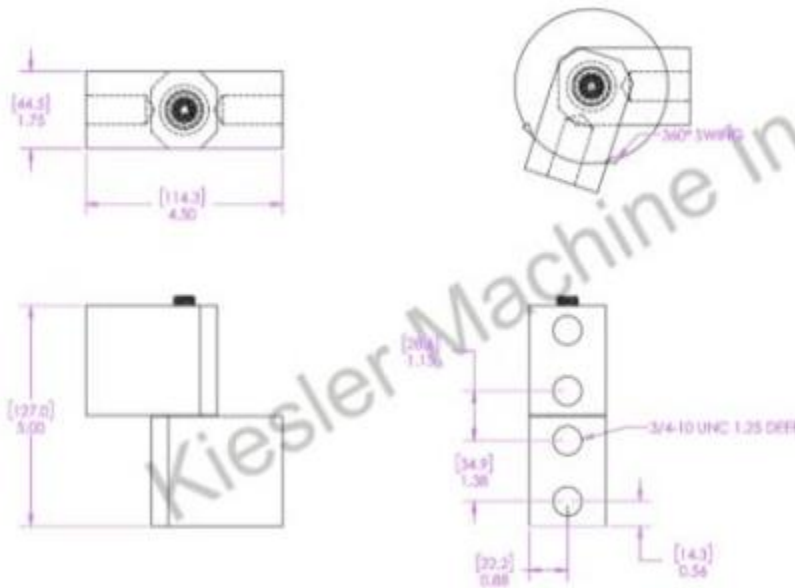

6"x 4" Extended Barrel Hinge

Model Number: 2100KS-304

Price: £ 769.50

- Material Type: 304L Stainless Steel
- Maximum Vertical Load: 4,000 LBS
- Maximum Radial Load: 1,630 LBS
- Approx. Width: 4"
- Height: 6"
- Weight: 12 LBS