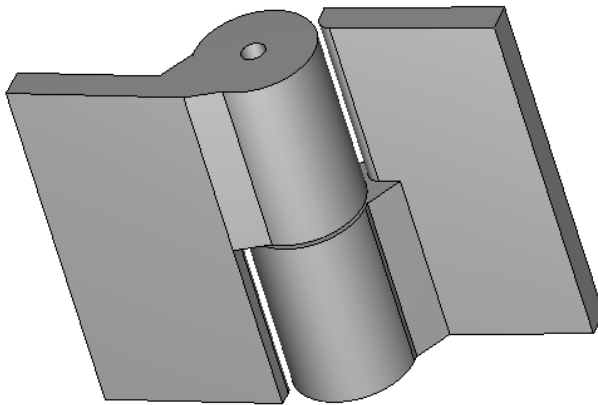

6" x 7 7/16" Stainless Steel Heavy Duty Hinge

Model Number: 2100LH-316

Price: £ 785.70

- Material Type: 316L Stainless Steel
- Mount: Weld On
- Maximum Door Weight: 4,000 LBS
- Maximum Radial Load: 1,630 LBS
- Approx Width: 7 7/16"
- Height: 6"
- Leaf Thickness: 1/2"
- Weight: 13 LBS