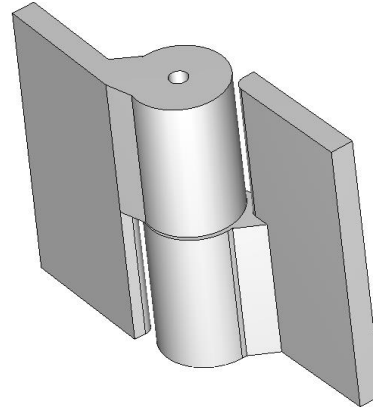

6" x 7 7/16" Stainless Steel Heavy Duty Hinge

Model Number: 2100LH-316

Price: £ 785.70

- Material Type: 316L Stainless Steel
- Mount: Weld On
- Maximum Door Weight: 4,000 LBS
- Maximum Radial Load: 1,630 LBS
- Approx Width: 7 7/16"
- Height: 6"
- Leaf Thickness: 1/2"
- Weight: 13 LBS