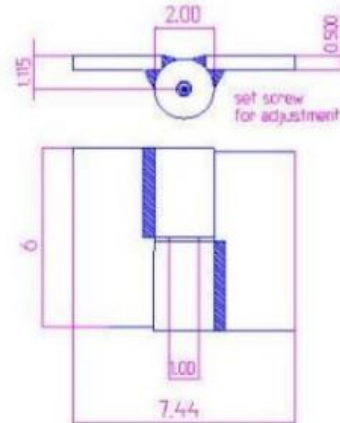

6" x 7 7/16" Stainless Steel Heavy Duty Hinge

Model Number: 2100LH-316

Price: £ 785.70

- Material Type: 316L Stainless Steel
- Mount: Weld On
- Maximum Door Weight: 4,000 LBS
- Maximum Radial Load: 1,630 LBS
- Approx Width: 7 7/16"
- Height: 6"
- Leaf Thickness: 1/2"
- Weight: 13 LBS