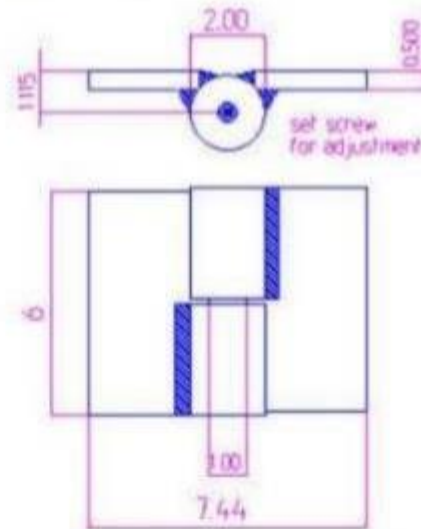

## 6" x 7 7/16" Carbon Steel Heavy Duty Hinge

Model Number: 2100LH-ZINC

Price: £ 619.65

- Maximum Door Weight: 4,000 LBS
- Maximum Radial Load: 1,630 LBS
- Approx Width: 7 7/16"
- Height: 6"
- Leaf Thickness: 1/2"
- Weight: 13 LBS
- Mount: Weld On
- Material Type: Carbon Steel
- Finish: Zinc Plated