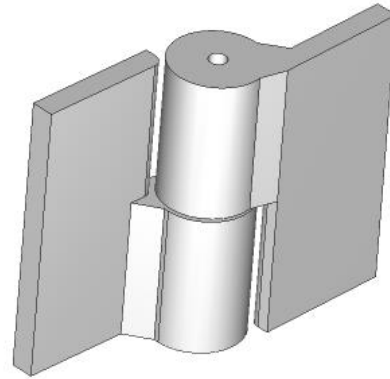

6" x 7 7/16" Stainless Steel Heavy Duty Hinge

Model Number: 2100RH-316

Price: £ 785.70

- Material Type: 316L Stainless Steel
- Mount: Weld On
- Maximum Door Weight: 4,000 LBS
- Maximum Radial Load: 1,630 LBS
- Approx Width: 7 7/16"
- Height: 6"
- Leaf Thickness: 1/2"
- Weight: 13 LBS