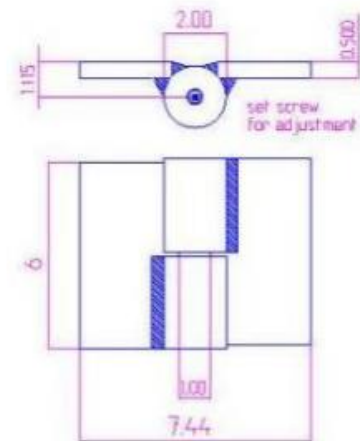

6" x 7 7/16" Stainless Steel Heavy Duty Hinge

Model Number: 2100RH-316

Price: £ 785.70

- Material Type: 316L Stainless Steel
- Mount: Weld On
- Maximum Door Weight: 4,000 LBS
- Maximum Radial Load: 1,630 LBS
- Approx Width: 7 7/16"
- Height: 6"
- Leaf Thickness: 1/2"
- Weight: 13 LBS