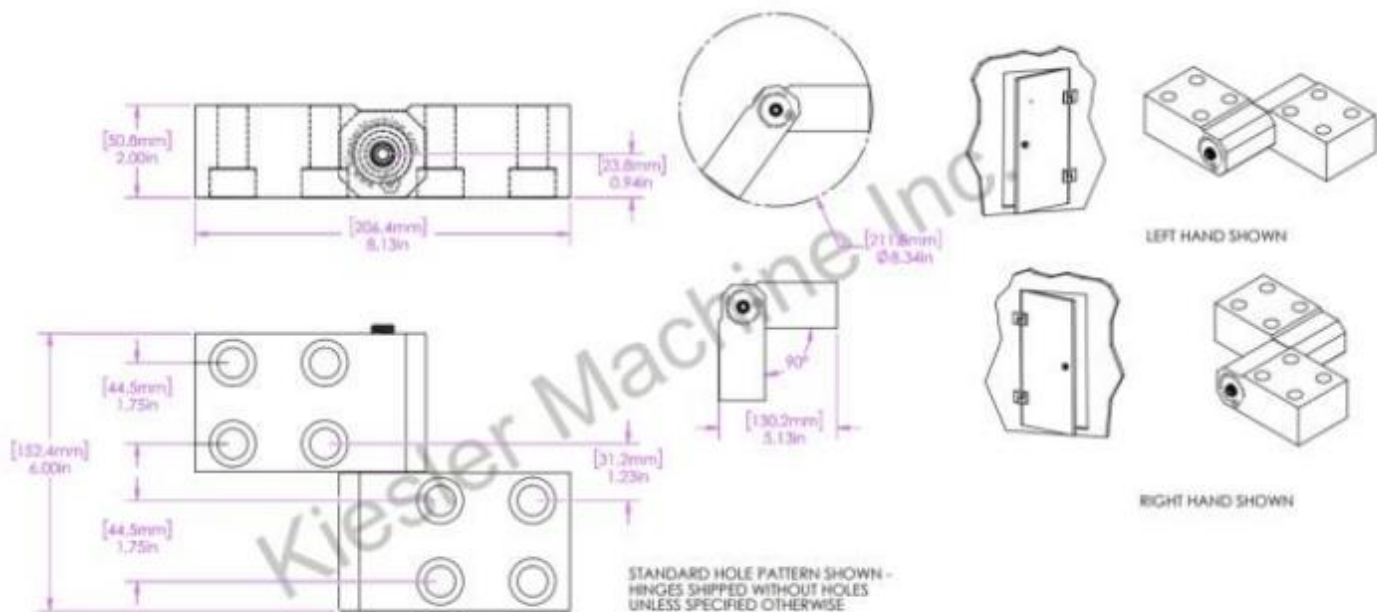

## 6"x 4" Model K Hinge

Model Number: 2100-K-LH-316

Price: £ 805

- Material Type: 316L Stainless Steel
- Maximum Vertical Load: 4,000 LBS
- Maximum Radial Load: 1,630 LBS
- Approx. Width: 4"
- Height: 6"
- Leaf Thickness: 1/2"
- Weight: 12 LBS