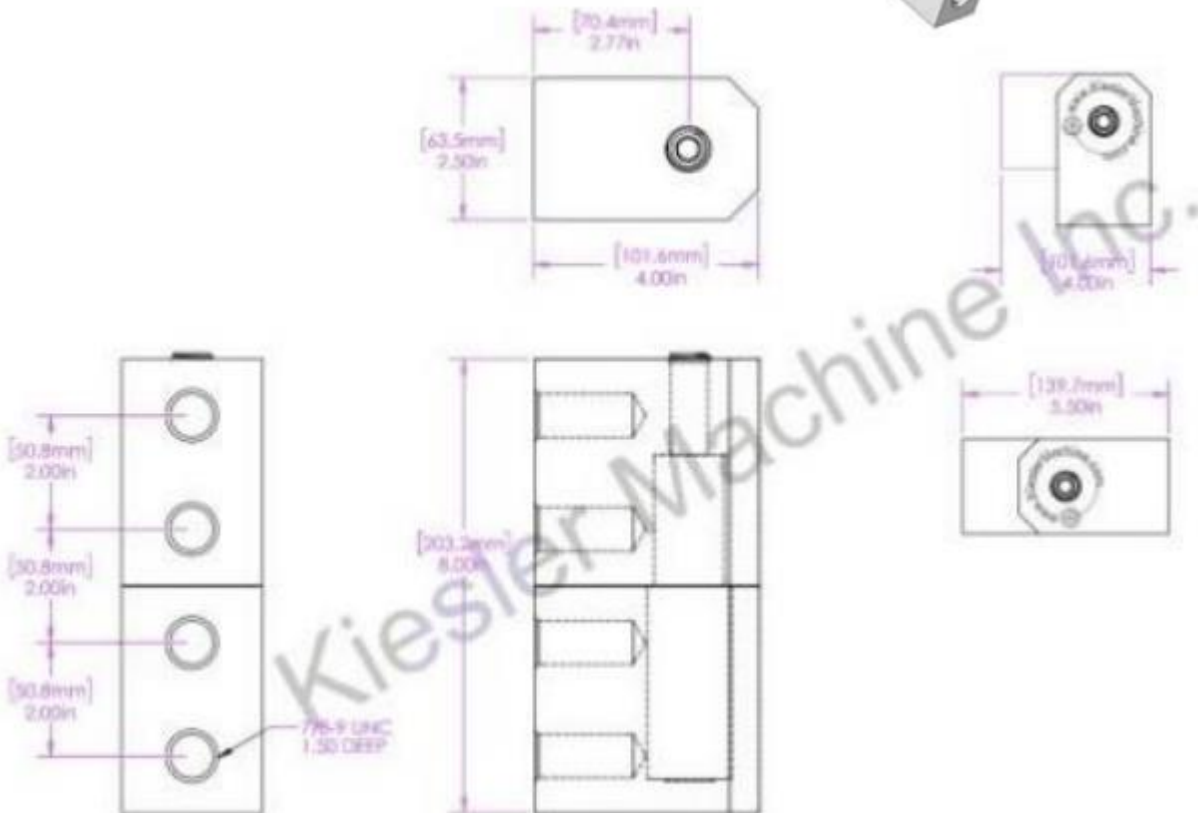

8"x 5"x 5" Extended Barrel Hinge

Model Number: 2125KS-316

Price: £ 1352.70

- Material Type: 304L Stainless Steel
- Maximum Vertical Load: 8,000 LBS
- Maximum Radial Load: 3,300 LBS
- Approx. Width: 5.5"
- Height: 8"
- Weight: 21 LBS