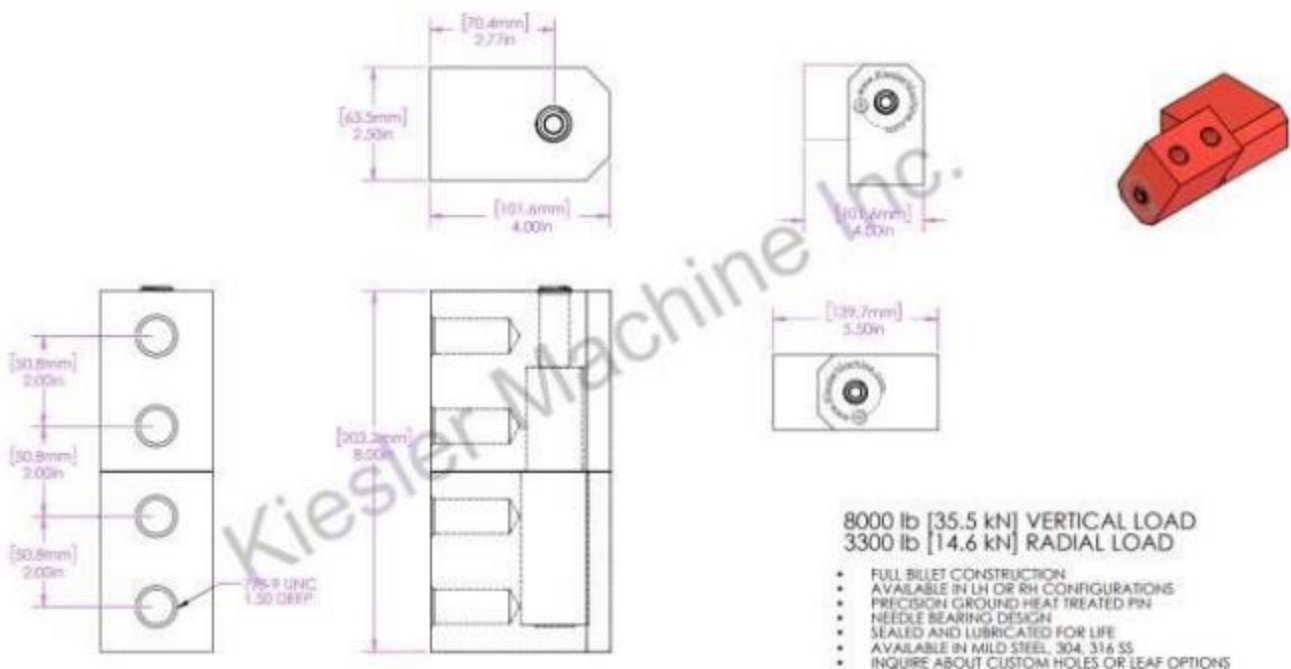

8"x 5"x 5" Extended Barrel Hinges

Model Number: 2125KS

Price: £ 741.15

- Material Type: Carbon Steel
- Maximum Vertical Load: 8,000 LBS
- Maximum Radial Load: 3,300 LBS
- Approx. Width: 2 ½ 4"
- Height: 8"
- Weight: 23 LBS