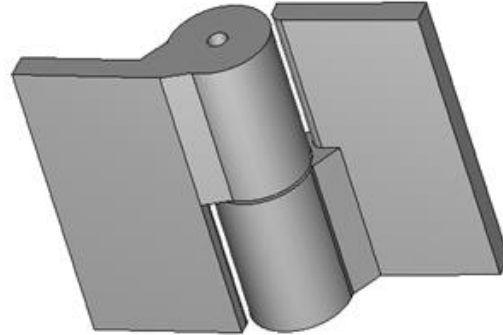

8" x 7 7/8" Stainless Steel Heavy Duty Hinge

Model Number: 2125LH-304

Price: £ 1336.50

- Material Type: 304L Stainless Steel
- Mount: Weld On
- Maximum Door Weight: 8,000 LBS
- Maximum Radial Load: 3,300 LBS
- Approx Width: 7 7/8"
- Height: 8"
- Leaf Thickness: 3/4"
- Weight: 23 LBS