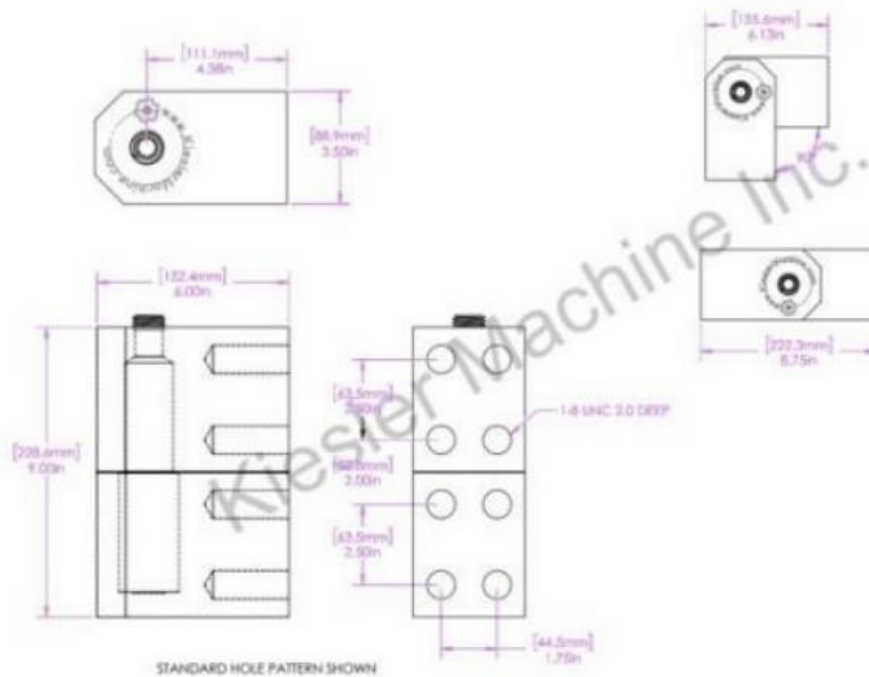

9"x 8"x 75" Extended Barrel Hinges

Model Number: 2150KS-316

Price: £ 2073.60

- Material Type: 316L Stainless Steel
- Maximum Vertical Load: 13,000 LBS
- Maximum Radial Load: 6,820 LBS
- Approx. Width: 8.75"
- Height: 9"
- Weight: 47 LBS