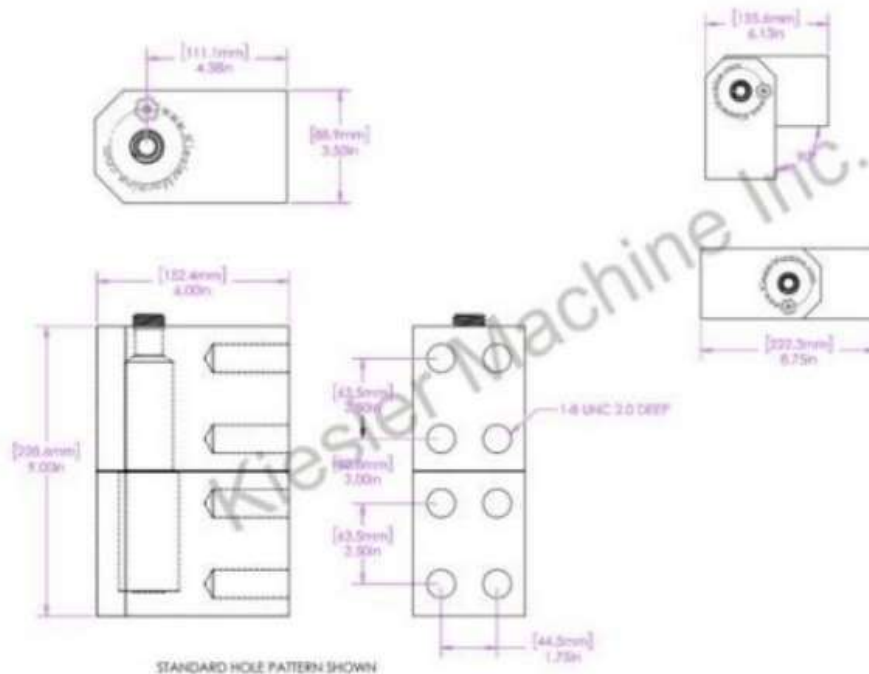

9"x 8.75" Extended Barrel Hinges

Model Number: 2150KS-316

Price: £ 2073.60

- Material Type: 316L Stainless Steel
- Maximum Vertical Load: 13,000 LBS
- Maximum Radial Load: 6,820 LBS
- Approx. Width: 8.75"
- Height: 9"
- Weight: 47 LBS