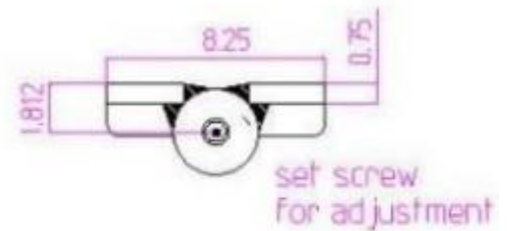

8" x 8 1/4" Stainless Steel Heavy Duty Hinge

Model Number: 2150LH-304

Price: £ 2004.75

- Material Type: 304L Stainless Steel
- Mount: Weld On
- Maximum Door Weight: 13,000 LBS
- Maximum Radial Load: 6,820 LBS
- Approx Width: 8 1/4"
- Height: 8"
- Leaf Thickness: 3/4"
- Weight: 33 LBS