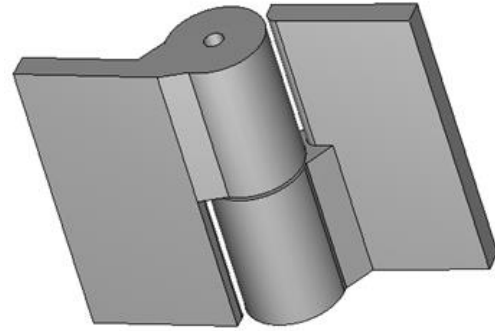

8" x 8 1/4" Stainless Steel Heavy Duty Hinge

Model Number: 2150LH-304

Price: £ 2004.75

- Material Type: 304L Stainless Steel
- Mount: Weld On
- Maximum Door Weight: 13,000 LBS
- Maximum Radial Load: 6,820 LBS
- Approx Width: 8 1/4"
- Height: 8"
- Leaf Thickness: 3/4"
- Weight: 33 LBS