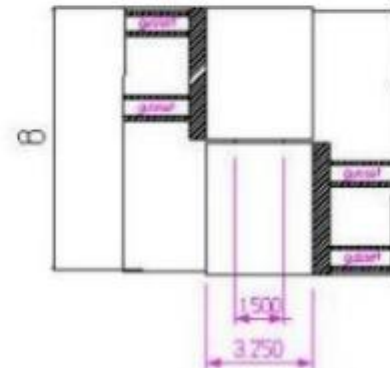

8" x 8 1/4" Stainless Steel Heavy Duty Hinge

Model Number: 2150LH-304

Price: £ 2004.75

- Material Type: 304L Stainless Steel
- Mount: Weld On
- Maximum Door Weight: 13,000 LBS
- Maximum Radial Load: 6,820 LBS
- Approx Width: 8 1/4"
- Height: 8"
- Leaf Thickness: 3/4"
- Weight: 33 LBS