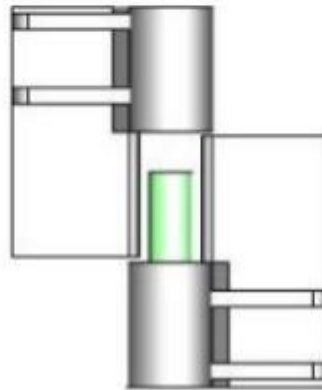

8" x 8 1/4" Stainless Steel Heavy Duty Hinge

Model Number: 2150LH-304

Price: £ 2004.75

- Material Type: 304L Stainless Steel
- Mount: Weld On
- Maximum Door Weight: 13,000 LBS
- Maximum Radial Load: 6,820 LBS
- Approx Width: 8 1/4"
- Height: 8"
- Leaf Thickness: 3/4"
- Weight: 33 LBS