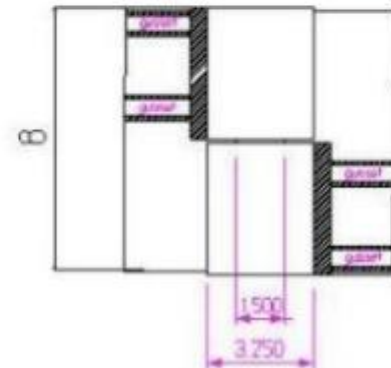

8" x 8 1/4" 316 Stainless Steel Heavy Duty Hinge

Model Number: 2150LH-316

Price: £ 2041.20

- Material Type: 316L Stainless Steel
- Mount: Weld On
- Maximum Door Weight: 13,000 LBS
- Maximum Radial Load: 6,820 LBS
- Approx Width: 8 1/4"
- Height: 8"
- Leaf Thickness: 3/4"
- Weight: 33 LBS