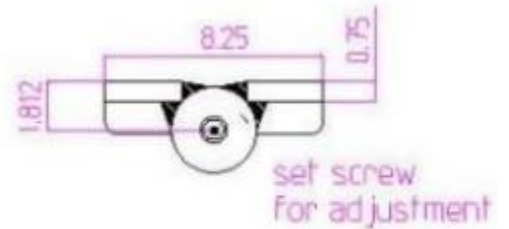

8" x 8 1/4" 316 Stainless Steel Heavy Duty Hinge

Model Number: 2150LH-316

Price: £ 2041.20

- Material Type: 316L Stainless Steel
- Mount: Weld On
- Maximum Door Weight: 13,000 LBS
- Maximum Radial Load: 6,820 LBS
- Approx Width: 8 1/4"
- Height: 8"
- Leaf Thickness: 3/4"
- Weight: 33 LBS