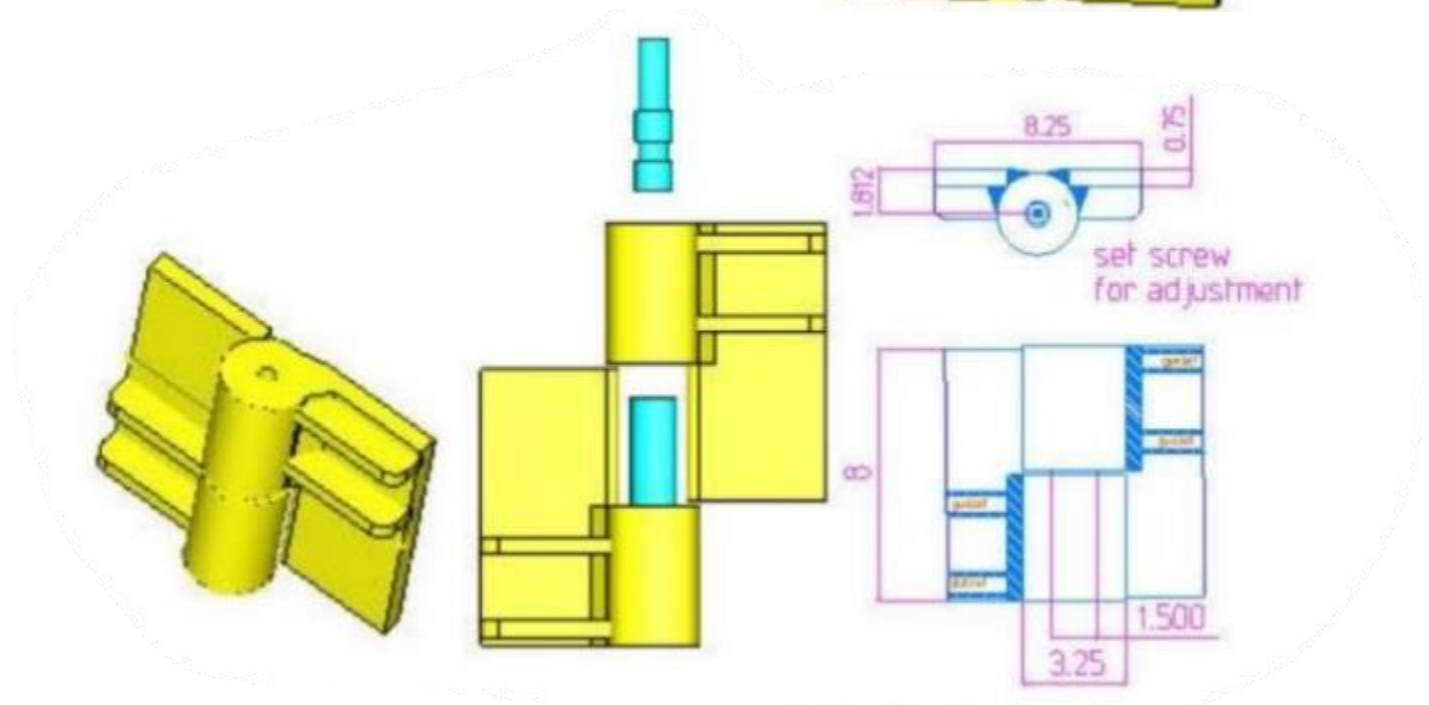

8" x 8 1/4" Carbon Steel Heavy Duty Hinge

Model Number: 2150LH-GALV

Price: £ 1559.25

- Maximum Door Weight: 13,000 LBS
- Maximum Radial Load: 6,820 LBS
- Approx Width: 8 1/4"
- Height: 8"
- Leaf Thickness: 3/4"
- Weight: 33 LBS
- Mount: Weld On
- Material Type: Carbon Steel
- Finish: Hot Dipped Galvanized