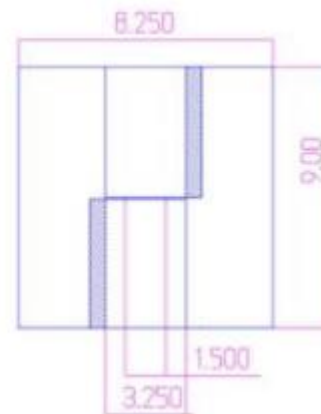

## 9"x 8 1/4" Stainless Steel Half Mortise Hinges

Model Number: 2150RH-304 Half Mortise

Price: £ 2004.75

- Application: Half Mortise
- Type: Right Hand
- Material Type: 304L Stainless Steel
- Maximum Door Weight: 13,000 lbs.
- Maximum Radial Load: 6,820 lbs.
- Mount: Weld-On or Bolt-On
- Approx. Width: 8 1/4"
- Height: 9"
- Weight: 38 lbs.
- Bearing Type: Needle & Thrust Bearings
- Finish: Plain
- Service: Heavy Duty