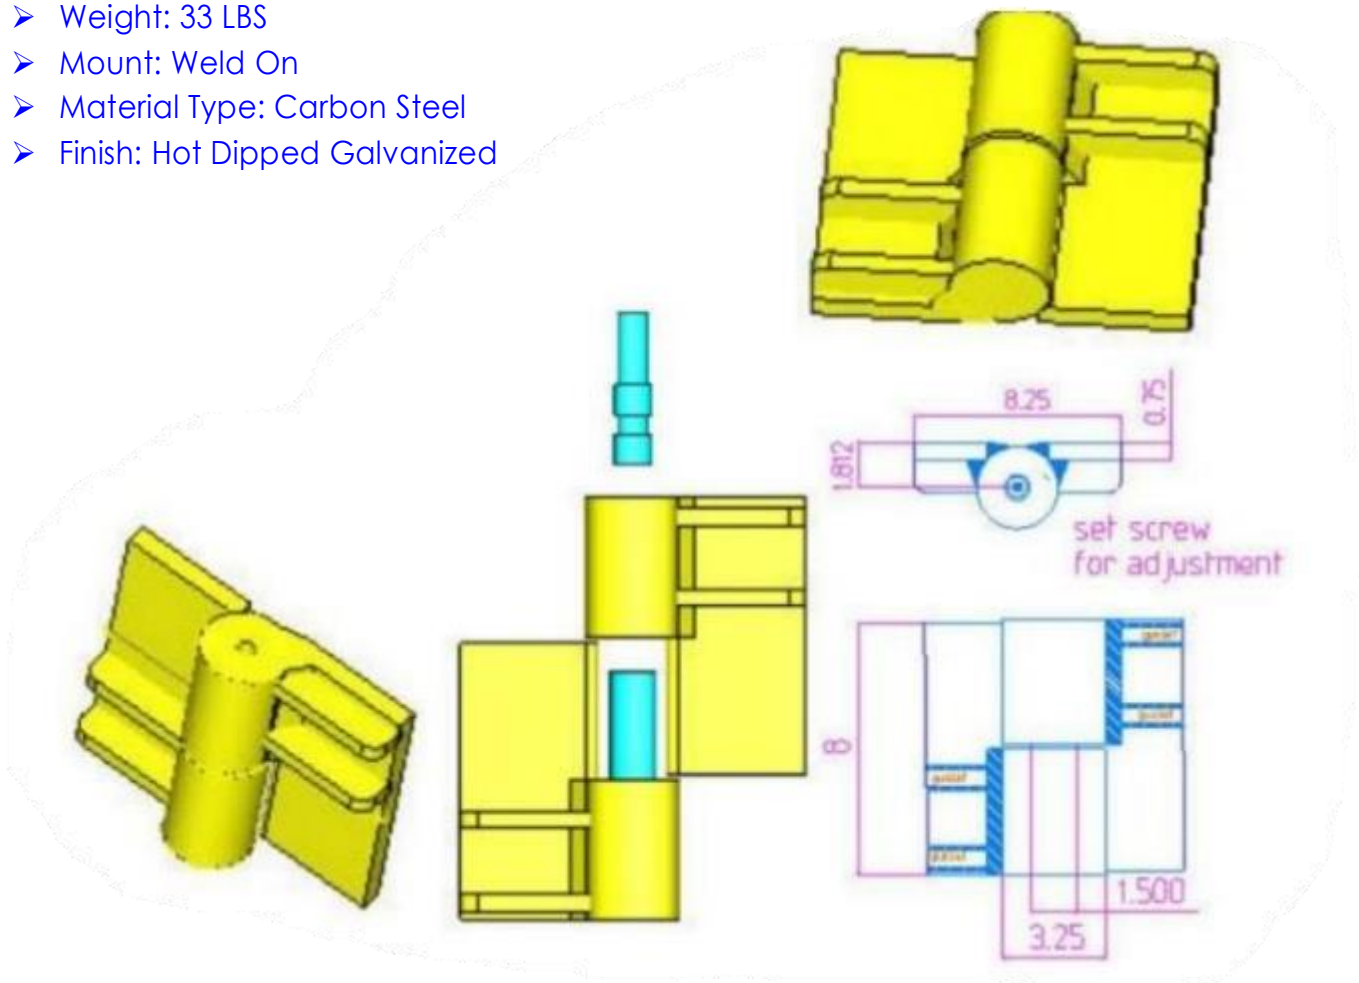

## 8" x 8 1/4" Carbon Steel Heavy Duty Hinge

Model Number: 2150RH-GALV

Price: £ 1559.25

- Maximum Door Weight: 13,000 LBS
- Maximum Radial Load: 6,820 LBS
- Approx Width: 8 1/4"
- Height: 8"
- Leaf Thickness: 3/4"
- Weight: 33 LBS
- Mount: Weld On
- Material Type: Carbon Steel
- Finish: Hot Dipped Galvanized