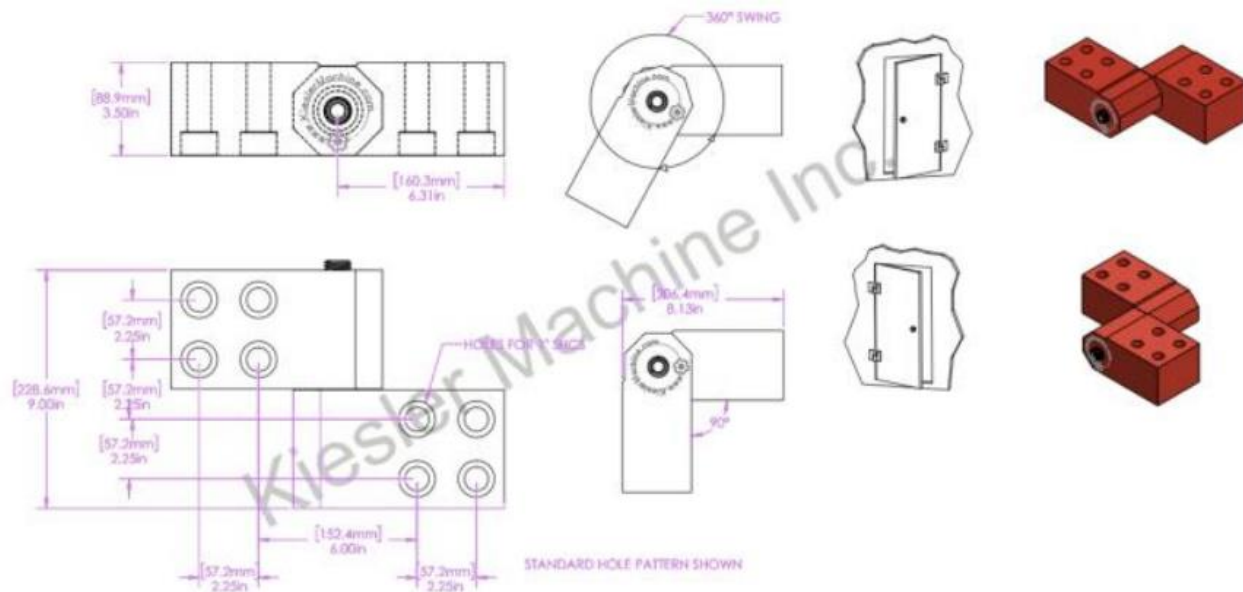

9"x 8"x 75" Model K Hinge

Model Number: 2150-K-LH-304

Price: £ 1990

- Material Type: 304L Stainless steel
- Maximum Vertical Load: 13,000 LBS
- Maximum Radial Load: 6,820 LBS
- Approx. Width: 8.75"
- Height: 9"
- Leaf Thickness: 1"
- Weight: 61 LBS