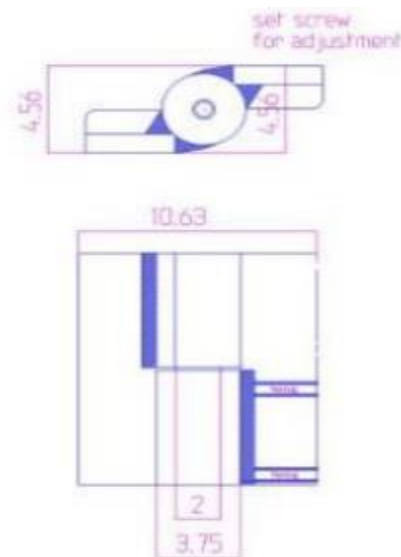

## 12" x 10 5/8" Stainless Steel Half Mortise Hinges

Model Number: 2200LH-304 Half Mortise

Price: £ 4300

- Application: Half mortise
- Type: Left-Hand
- Material Type: 304L Stainless Steel
- Maximum Door Weight: 20,000 lbs.
- Maximum Radial Load: 8,800 lbs.
- Mount: Weld-On or Bolt-On
- Approximate Width: 10 5/8"
- Height: 12"
- Weight: 66 lbs.
- Bearing Type: Needle and Thrust Bearings
- Finish: Plain
- Service: Heavy Duty