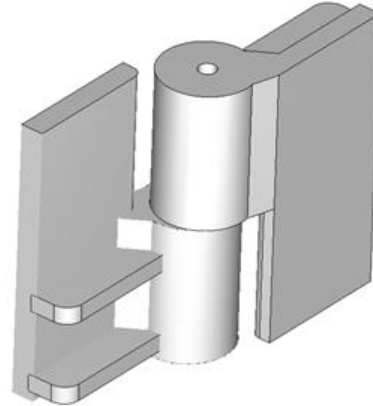

12" x 10 5/8" Stainless Steel Heavy Duty Hinge

Model Number: 2200RH-304

Price: £ 3483

- Material Type: 304L Stainless Steel
- Mount: Weld On
- Maximum Door Weight: 20,000 LBS
- Maximum Radial Load: 8,800 LBS
- Approx Width: 10 5/8"
- Height: 12"
- Leaf Thickness: 1"
- Weight: 66 LBS