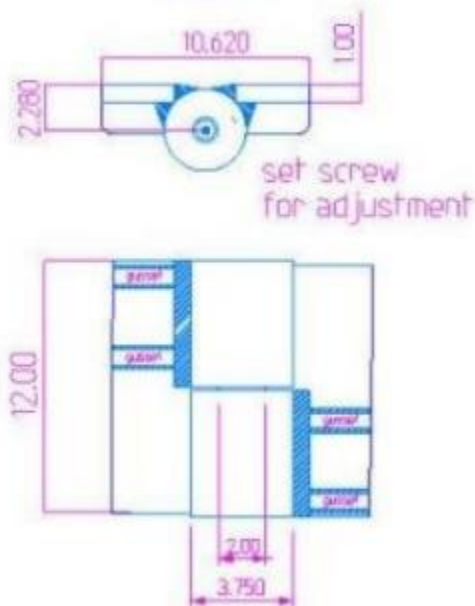

12" x 10 5/8" Stainless Steel Heavy Duty Hinge

Model Number: 2200RH-304

Price: £ 3483

- Material Type: 304L Stainless Steel
- Mount: Weld On
- Maximum Door Weight: 20,000 LBS
- Maximum Radial Load: 8,800 LBS
- Approx Width: 10 5/8"
- Height: 12"
- Leaf Thickness: 1"
- Weight: 66 LBS