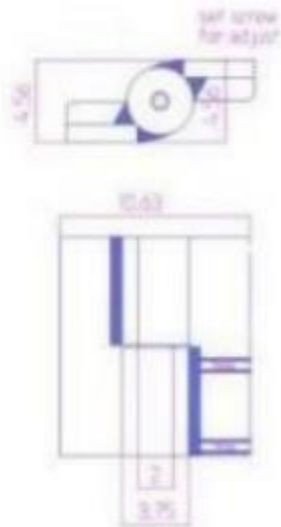

## 12" x 10 5/8" Carbon Steel Hot Galvanized Heavy Duty Hinge

Model Number: 2200RH-GALV

Price: £ 2430

- Maximum Door Weight: 20,000 LBS
- Maximum Radial Load: 8,800 LBS
- Approx Width: 10 5/8"
- Height: 12"
- Leaf Thickness: 1"
- Weight: 66 LBS
- Mount: Weld On
- Material Type: Carbon Steel
- Finish: Hot Galvanized