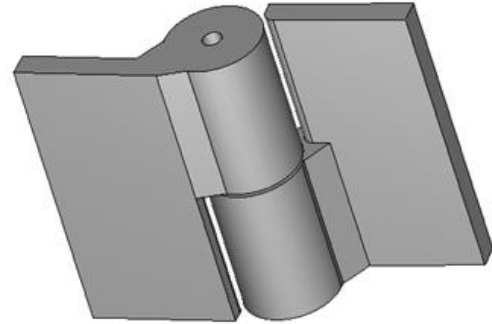

14" 12 5/16" Stainless Steel Heavy Duty Hinge

Model Number: 2250LH-304

Price: £ On Request

- Material Type: 304L Stainless Steel
- Mount: Weld On
- Maximum Door Weight: 25,000 LBS
- Maximum Radial Load: 14,000 LBS
- Approx Width: 12 5/16"
- Height: 14"
- Leaf Thickness: 1 1/4"
- Weight: 105 LBS