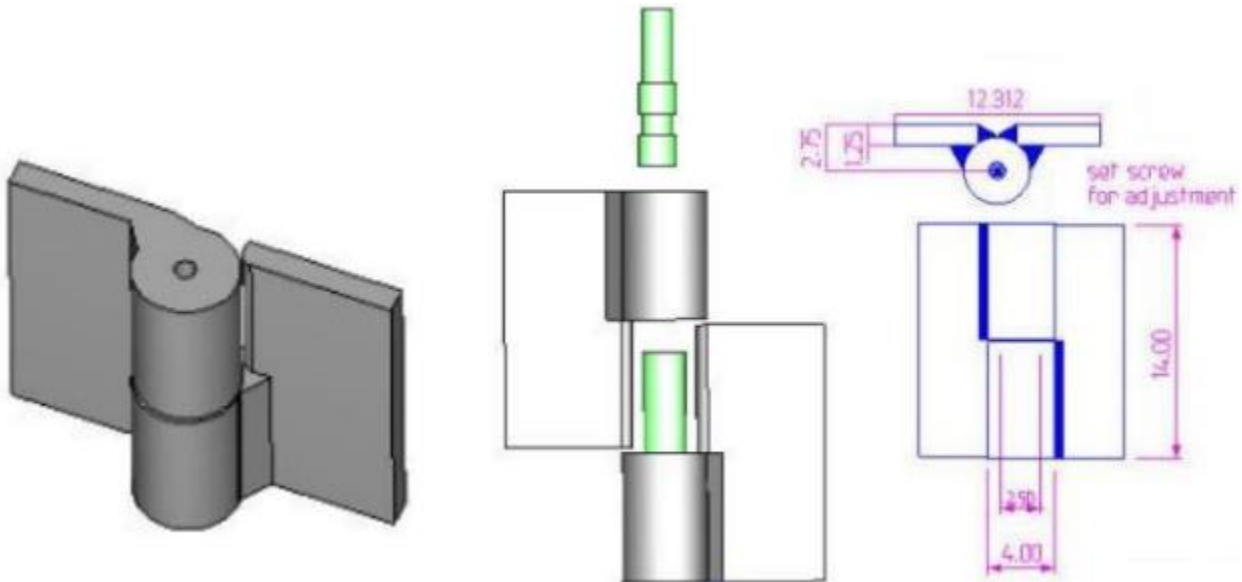

14" 12 5/16" Stainless Steel Heavy Duty Hinge

Model Number: 2250LH-304

Price: £ On Request

- Material Type: 304L Stainless Steel
- Mount: Weld On
- Maximum Door Weight: 25,000 LBS
- Maximum Radial Load: 14,000 LBS
- Approx Width: 12 5/16"
- Height: 14"
- Leaf Thickness: 1 1/4"
- Weight: 105 LBS