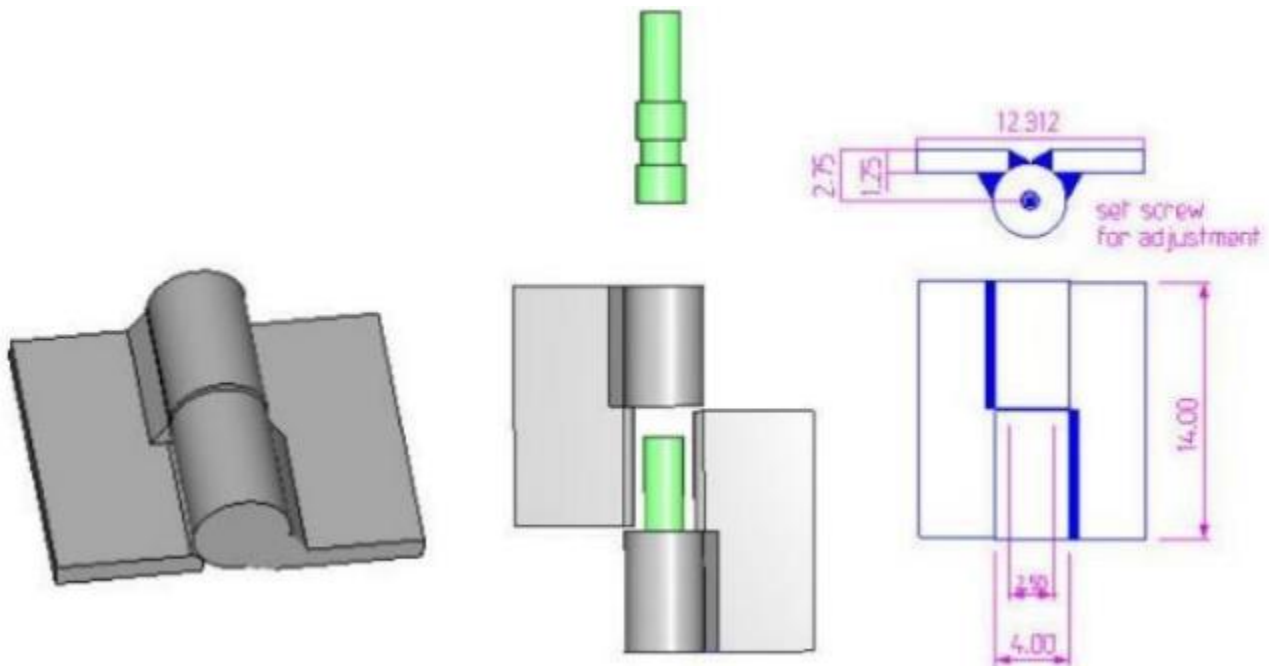

14" x 12 5/16" Stainless Steel Heavy Duty Hinge

Model Number: 2250LH-316

Price: £ On Request

- Material Type: 316L Stainless Steel
- Mount: Weld On
- Maximum Door Weight: 25,000 LBS
- Maximum Radial Load: 14,000 LBS
- Approx Width: 12 5/16"
- Height: 14"
- Leaf Thickness: 1 1/4"
- Weight: 105 LBS