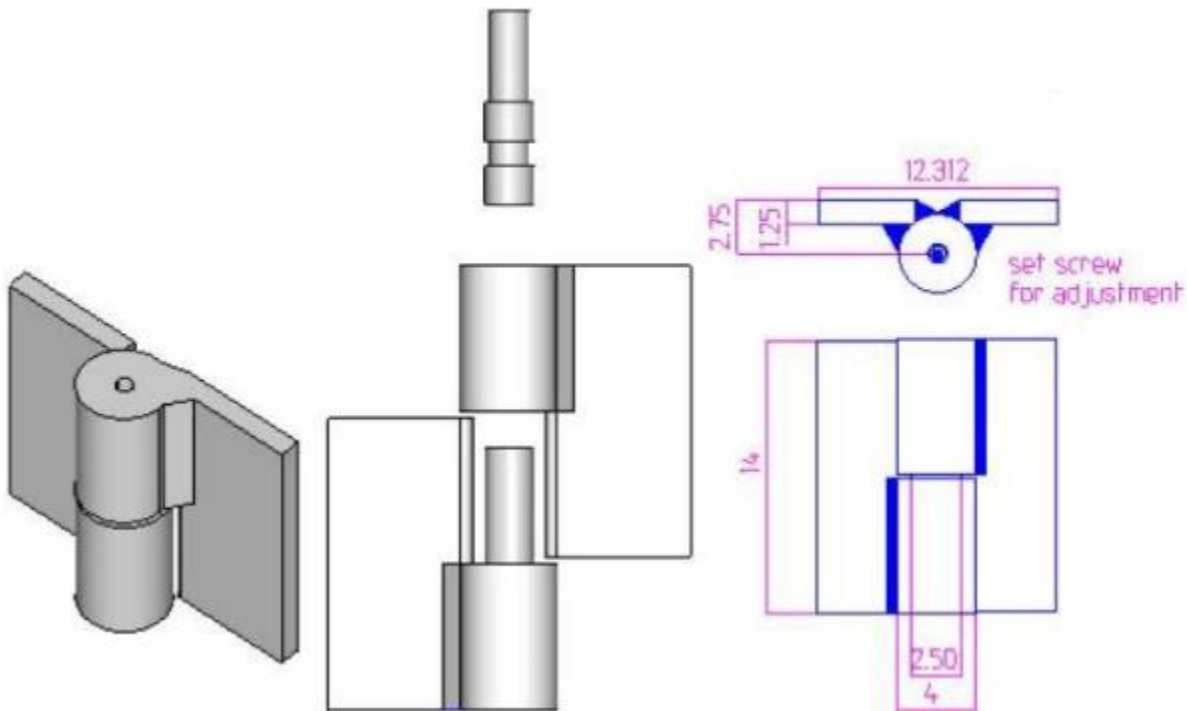

14" x 12 5/16" Stainless Steel Heavy Duty Hinge

Model Number: 2250RH-304

Price: £ On Request

- Material Type: 304L Stainless Steel
- Mount: Weld On
- Maximum Door Weight: 25,000 LBS
- Maximum Radial Load: 14,000 LBS
- Approx Width: 12 5/16"
- Height: 14"
- Leaf Thickness: 1 1/4"
- Weight: 105 LBS