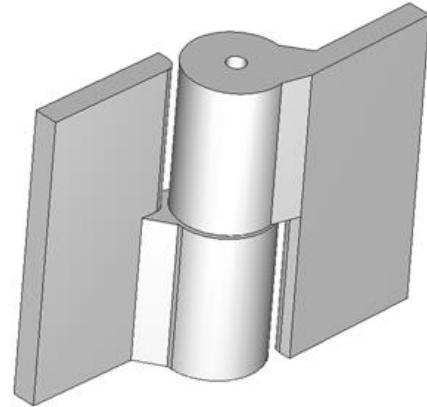

14" x 12 5/16" Stainless Steel Heavy Duty Hinge

Model Number: 2250RH-304

Price: £ On Request

- Material Type: 304L Stainless Steel
- Mount: Weld On
- Maximum Door Weight: 25,000 LBS
- Maximum Radial Load: 14,000 LBS
- Approx Width: 12 5/16"
- Height: 14"
- Leaf Thickness: 1 1/4"
- Weight: 105 LBS