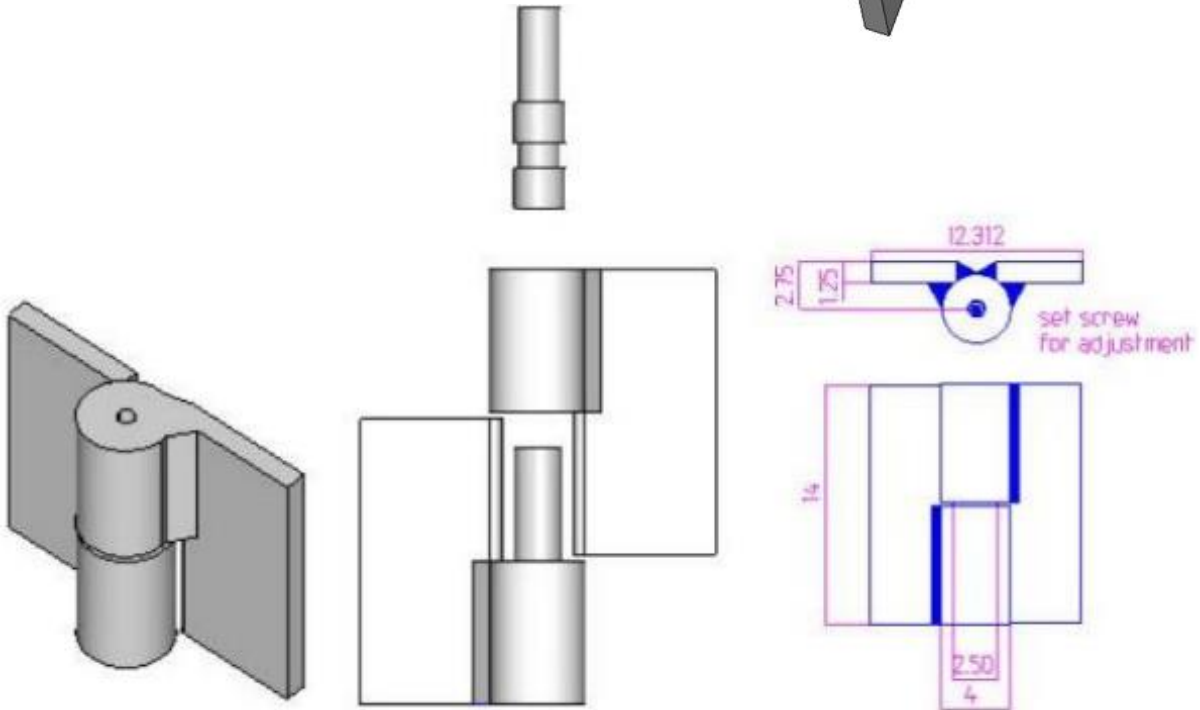

# 14" x 12 5/16" Stainless Steel Heavy Duty Hinge

Model Number: 2250RH-316

Price: £ On Request

- Material Type: 316L Stainless Steel
- Mount: Weld On
- Maximum Door Weight: 25,000 LBS
- Maximum Radial Load: 14,000 LBS
- Approx Width: 12 5/16"
- Height: 14"
- Leaf Thickness: 1 1/4"
- Weight: 105 LBS