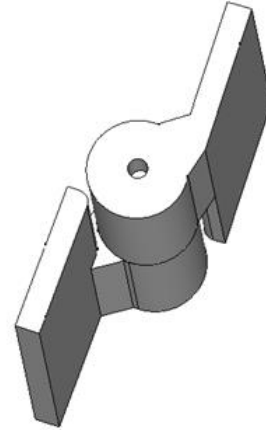

# 14" x 12 5/16" Stainless Steel Heavy Duty Hinge

Model Number: 2250RH-316

Price: £ On Request

- Material Type: 316L Stainless Steel
- Mount: Weld On
- Maximum Door Weight: 25,000 LBS
- Maximum Radial Load: 14,000 LBS
- Approx Width: 12 5/16"
- Height: 14"
- Leaf Thickness: 1 1/4"
- Weight: 105 LBS