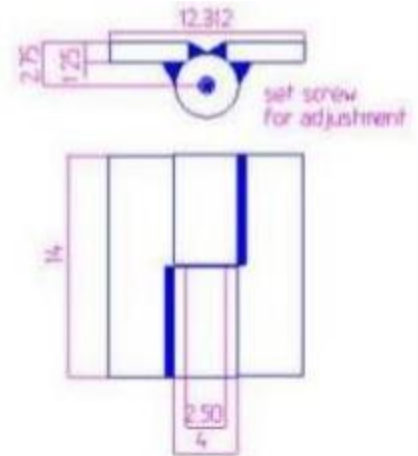

14" x 12 5/16" Carbon Steel Heavy Duty Hinge

Model Number: 2250RH-ZINC

Price: £ 2794.5

- Maximum Door Weight: 25,000 LBS
- Maximum Radial Load: 14,000 LBS
- Approx Width: 12 5/16"
- Height: 14"
- Leaf Thickness: 1 1/4"
- Weight: 105 LBS
- Mount: Weld On
- Material Type: Carbon Steel
- Finish: Zinc Plated