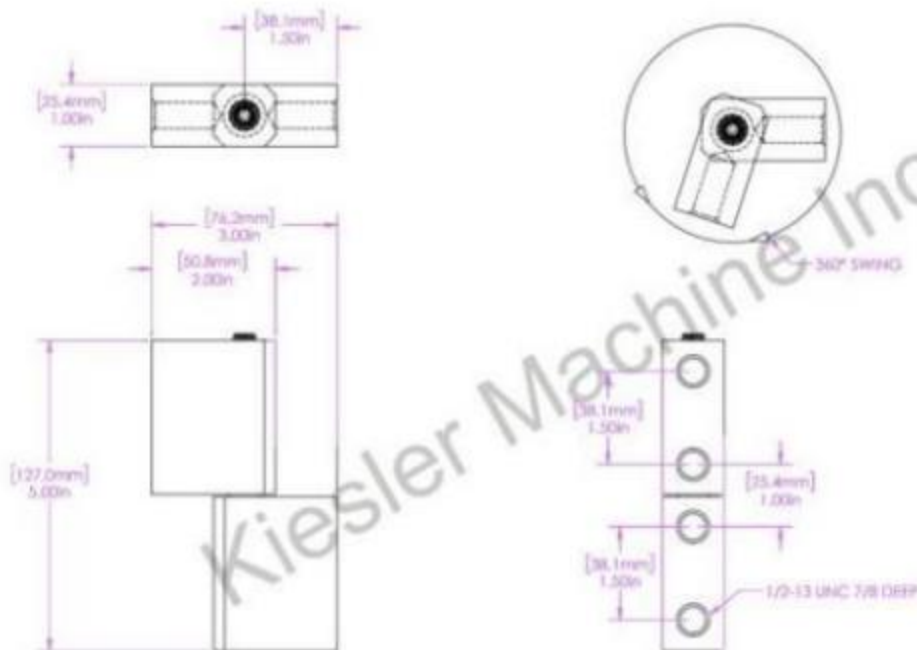

5"x 3" Extended Barrel Hinge

Model Number: 2500KS-316

Price: £ 356.40

- Material Type: 316 Stainless Steel
- Maximum Vertical Load: 1000 LBS
- Maximum Radial Load: 400 LBS
- Approx. Width: 3"
- Height: 5"
- Weight: 4.5 LBS