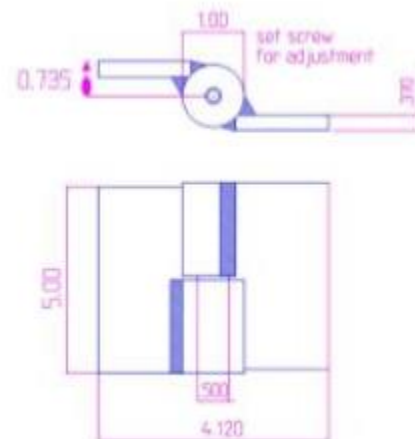

## 5" x 4 1/8 " Stainless Steel Half Mortise Hinges

Model Number: 2500RH-304 Half Mortise

Price: £ 365

- Application: Half Mortise
- Type: Right-Hand
- Material Type: 304L Stainless Steel
- Maximum Door Weight: 1,000 lbs.
- Maximum Radial Load: 400 lbs.
- Mount: Weld-On or Bolt-On
- Approximate Width: 4 1/8"
- Height: 5"
- Weight: 4 lbs.
- Bearing Type: Needle & Thrust Bearings
- Finish: Plain
- Service: Heavy Duty