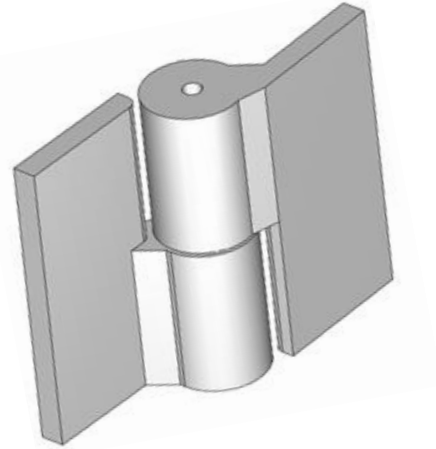

## 5" x 4 1/8 " Stainless Steel Half Mortise Hinges

Model Number: 2500RH-304 Half Mortise

Price: £ 365

- Application: Half Mortise
- Type: Right-Hand
- Material Type: 304L Stainless Steel
- Maximum Door Weight: 1,000 lbs.
- Maximum Radial Load: 400 lbs.
- Mount: Weld-On or Bolt-On
- Approximate Width: 4 1/8"
- Height: 5"
- Weight: 4 lbs.
- Bearing Type: Needle & Thrust Bearings
- Finish: Plain
- Service: Heavy Duty