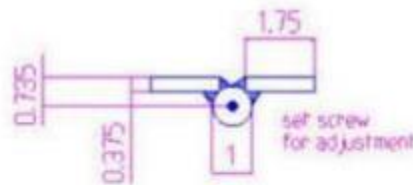

5" x 4 1/8" Stainless Steel Heavy Duty Hinge

Model Number: 2500RH-304

Price: £ 364.50

- Material Type: 304L Stainless Steel
- Mount: Weld On
- Maximum Door Weight: 1,000 LBS
- Maximum Radial Load: 400 LBS
- Approx Width: 4 1/8"
- Height: 5"
- Leaf Thickness: 3/8"
- Weight: 4 LBS