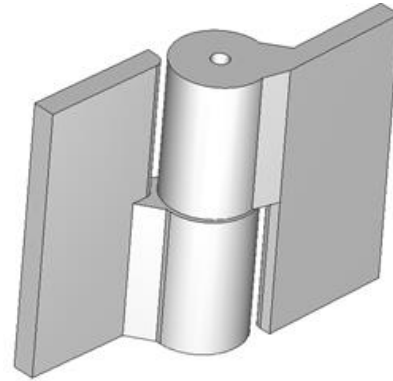

5" x 4 1/8" Stainless Steel Heavy Duty Hinge

Model Number: 2500RH-304

Price: £ 364.50

- Material Type: 304L Stainless Steel
- Mount: Weld On
- Maximum Door Weight: 1,000 LBS
- Maximum Radial Load: 400 LBS
- Approx Width: 4 1/8"
- Height: 5"
- Leaf Thickness: 3/8"
- Weight: 4 LBS