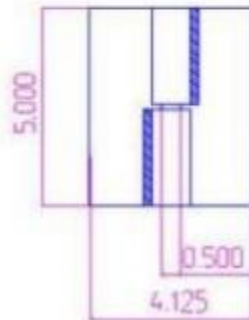

5" x 4 1/8" Stainless Steel Heavy Duty Hinge

Model Number: 2500RH-304

Price: £ 364.50

- Material Type: 304L Stainless Steel
- Mount: Weld On
- Maximum Door Weight: 1,000 LBS
- Maximum Radial Load: 400 LBS
- Approx Width: 4 1/8"
- Height: 5"
- Leaf Thickness: 3/8"
- Weight: 4 LBS