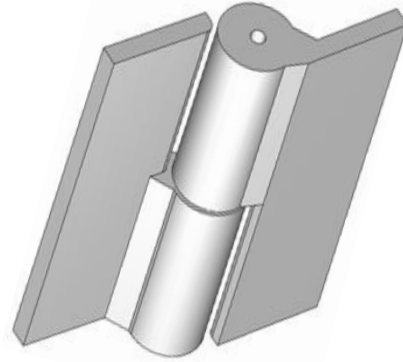

## 5" x 4 1/8" Stainless Steel Heavy Duty Hinge

Model Number: 2500RH-316

Price: £ 384.75

- Material Type: 316L Stainless Steel
- Mount: Weld On
- Maximum Door Weight: 1,000 LBS
- Maximum Radial Load: 400 LBS
- Approx Width: 4 1/8"
- Height: 5"
- Leaf Thickness: 3/8"
- Weight: 4 LBS