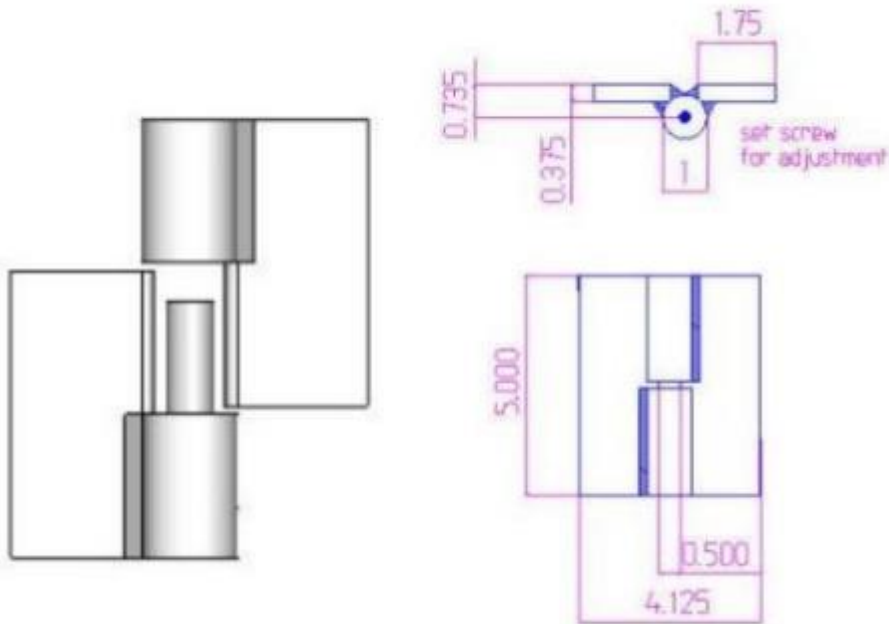

## 5" x 4 1/8" Stainless Steel Heavy Duty Hinge

Model Number: 2500RH-316

Price: £ 384.75

- Material Type: 316L Stainless Steel
- Mount: Weld On
- Maximum Door Weight: 1,000 LBS
- Maximum Radial Load: 400 LBS
- Approx Width: 4 1/8"
- Height: 5"
- Leaf Thickness: 3/8"
- Weight: 4 LBS