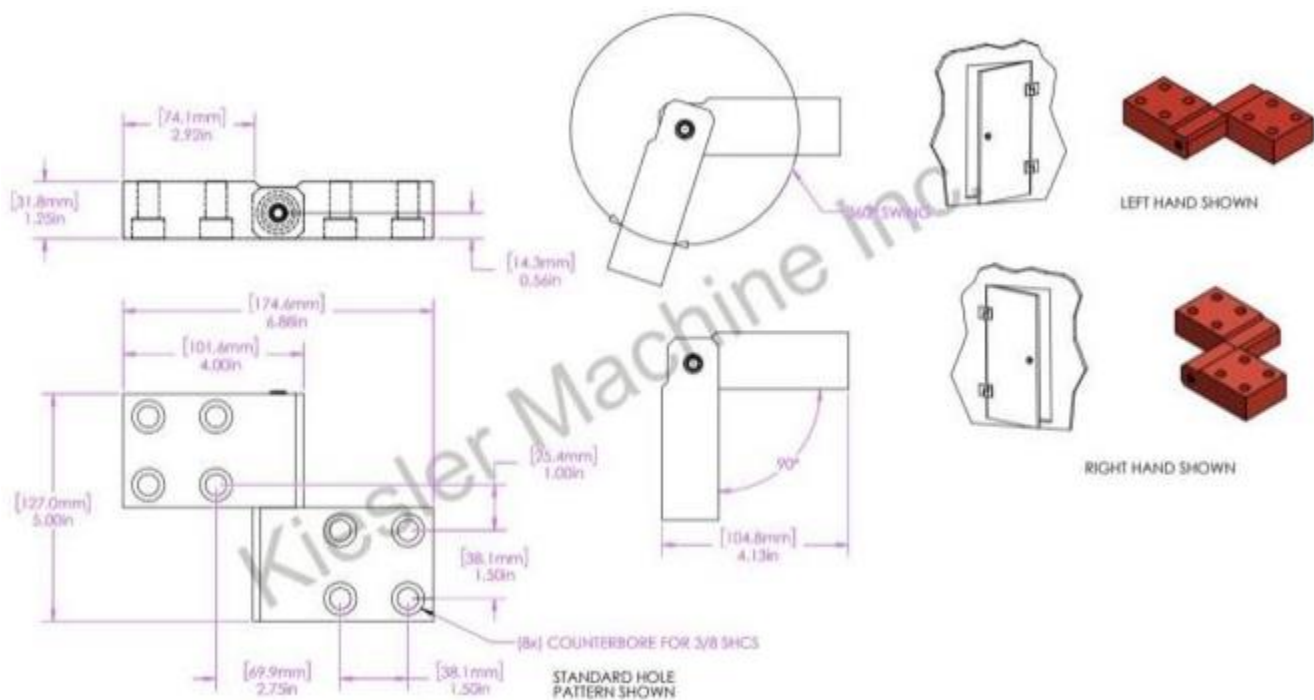

## 5"x 3" Model K Hinge

Model Number: 2500-K-LH-304

Price: £ 384

- Material Type: 304L Stainless Steel
- Maximum Vertical Load: 1000 LBS
- Maximum Radial Load: 400 LBS
- Approx. Width: 3"
- Height: 5"
- Leaf Thickness: 3/8"
- Weight: 7 LBS