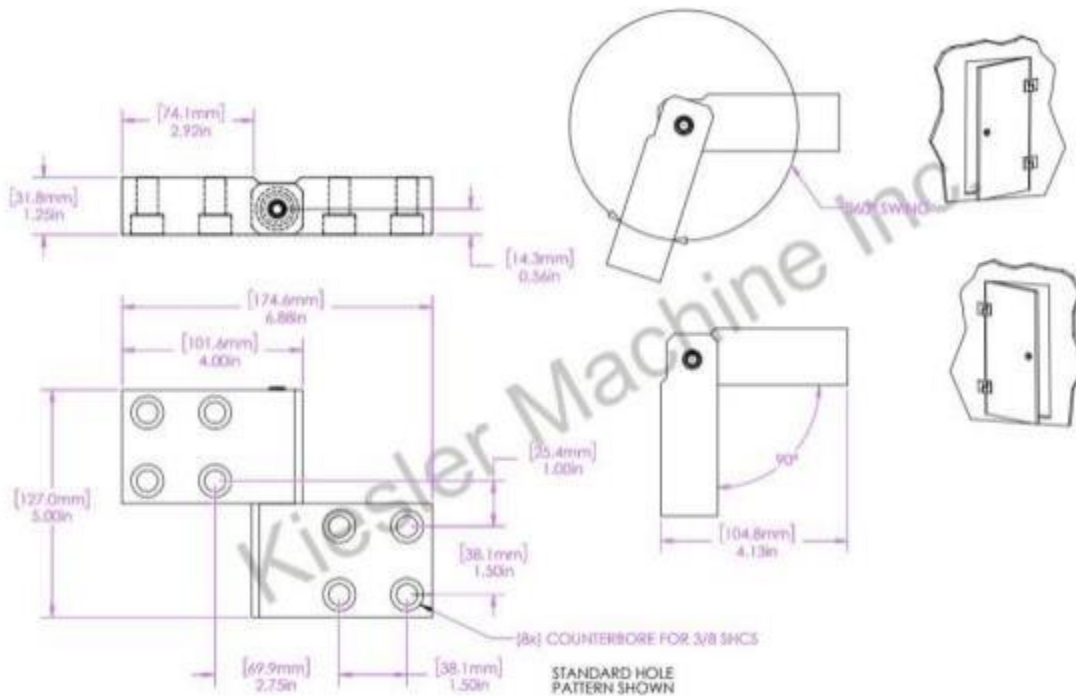

5"x 3" Model K Hinge

Model Number: 2500-K-RH-304

Price: £ 384

- Material Type: 304L Stainless Steel
- Maximum Vertical Load: 1000 LBS
- Maximum Radial Load: 400 LBS
- Approx. Width: 3"
- Height: 5"
- Leaf Thickness: 3/8"
- Weight: 7 LBS