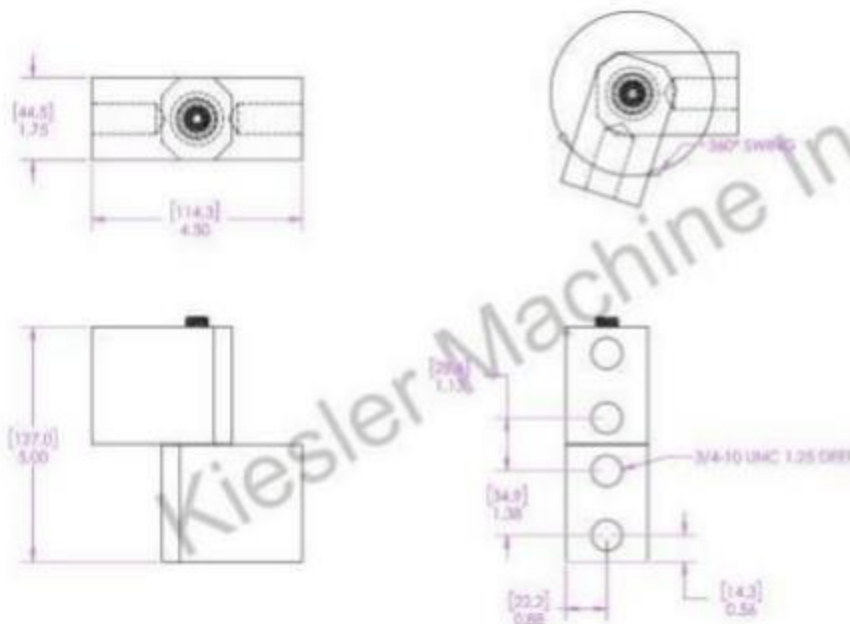

5"x 4.5" Extended Barrel Hinges - 2875KS

Model Number: 2875KS

Price: £ 364.50

- Material Type: Carbon Steel
- Maximum Vertical Load: 3,000 LBS
- Maximum Radial Load: 1,220 LBS
- Approx. Width: 4.5"
- Height: 5"
- Weight: 6.4 LBS