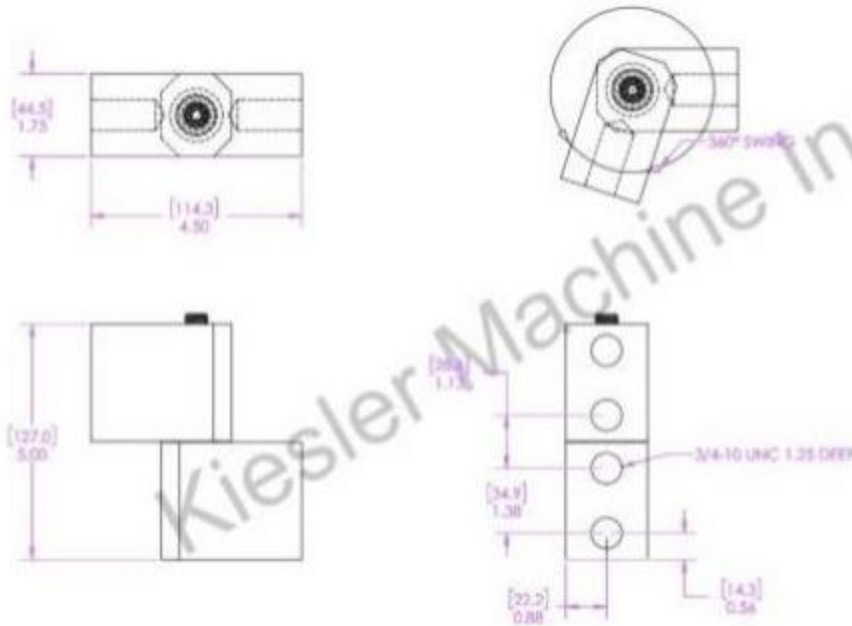

5"x 4"x 5" Extended Barrel Hinge

Model Number: 2875KS-304

Price: £ 631.80

- Material Type: 304L Stainless Steel
- Maximum Vertical Load: 3,000 LBS
- Maximum Radial Load: 1,220 LBS
- Approx. Width: 4.5"
- Height: 5"
- Weight: 6.4 LBS