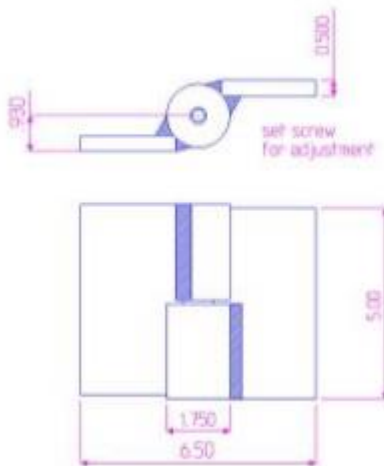

5" x 6 1/2" Stainless Steel Half Mortise Hinges

Model Number: 2875LH-304 Half Mortise

Price: £ 620

- Application: Half Mortise
- Type: Left Hand
- Material Type: 304L Stainless Steel
- Maximum Door Weight: 3,000 lbs.
- Maximum Radial Load: 1,220 lbs.
- Mount: Weld-On or Bolt-On
- Approximate Width: 6 1/2"
- Height: 5"
- Bearing Type: Needle & Thrust Bearings
- Weight: 7 lbs.
- Finish: Plain
- Service: Heavy Duty