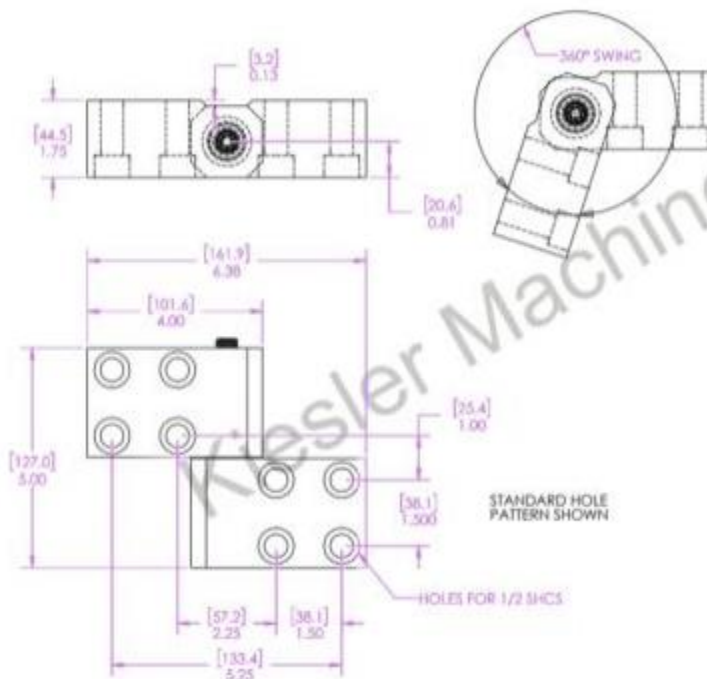

5"x 4"x 5" Model K Hinge

Model Number: 2875-K-LH-304

Price: £ 610

- Material Type: 304L Stainless Steel
- Maximum Vertical Load: 3,000 LBS
- Maximum Radial Load: 1220 LBS
- Approx. Width: 4.5"
- Height: 5"
- Leaf Thickness: 1/2"
- Weight: 9 LBS