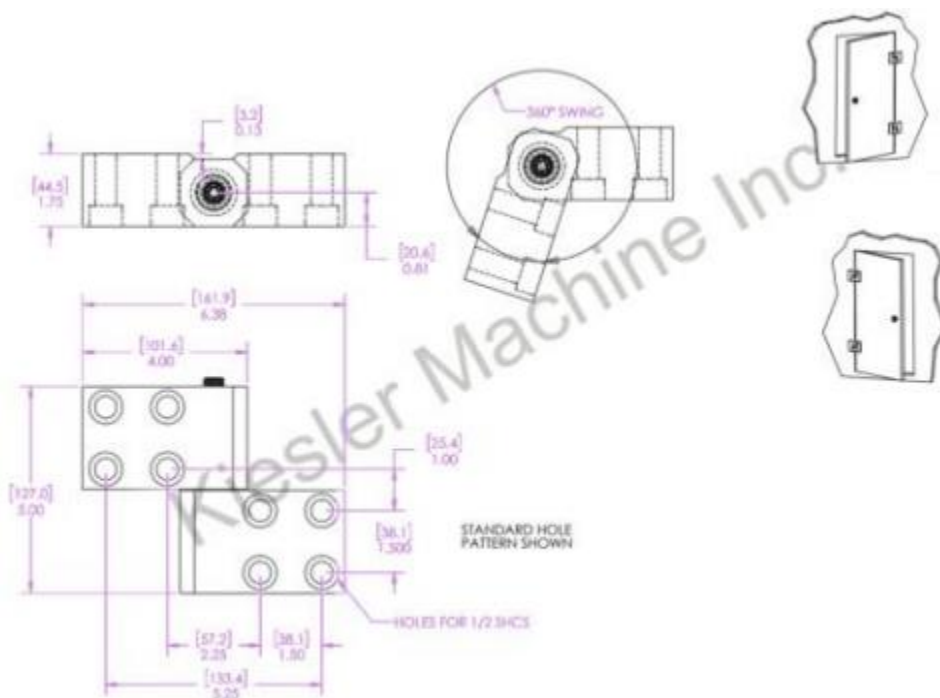

5"x 4"x 5" Model K Hinge

Model Number: 2875-K-LH-316

Price: £ 648

- Material Type: 316L Stainless Steel
- Maximum Vertical Load: 3,000 LBS
- Maximum Radial Load: 1220 LBS
- Approx. Width: 4.5"
- Height: 5"
- Leaf Thickness: 1/2"
- Weight: 9 LBS