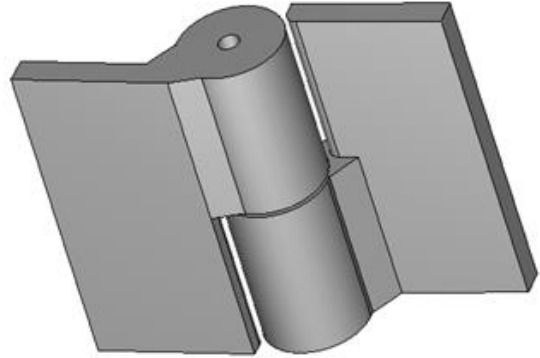

## 5" x 6 1/2" Stainless Steel Heavy Duty Hinges

Model Number: 2875LH-304

Price: £ 619.65

- Maximum Door Weight: 3,000 LBS
- Maximum Radial Load: 1,220 LBS
- Approx Width: 6 1/2"
- Height: 5"
- Leaf Thickness: 1/2"
- Weight: 7 LBS
- Mount: Weld On
- Material Type: 304L Stainless Steel
- Finish: Plain