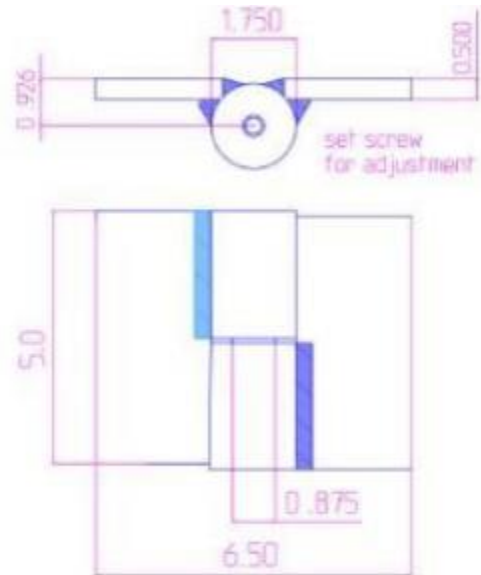

## 5" x 6 1/2" Stainless Steel Heavy Duty Hinges

Model Number: 2875LH-304

Price: £ 619.65

- Maximum Door Weight: 3,000 LBS
- Maximum Radial Load: 1,220 LBS
- Approx Width: 6 1/2"
- Height: 5"
- Leaf Thickness: 1/2"
- Weight: 7 LBS
- Mount: Weld On
- Material Type: 304L Stainless Steel
- Finish: Plain