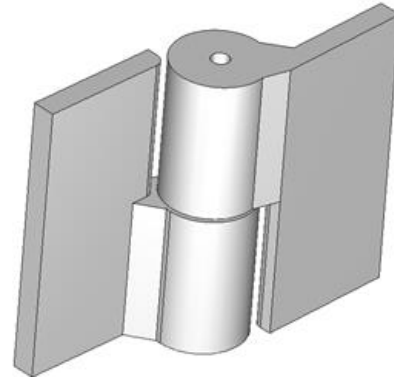

5" x 6 1/2" Stainless Steel Heavy Duty Hinges

Model Number: 2875RH-304

Price: £ 619.65

- Maximum Door Weight: 3,000 LBS
- Maximum Radial Load: 1,220 LBS
- Approx Width: 6 1/2"
- Height: 5"
- Leaf Thickness: 1/2"
- Weight: 7 LBS
- Mount: Weld On
- Material Type: 304L Stainless Steel
- Finish: Plain