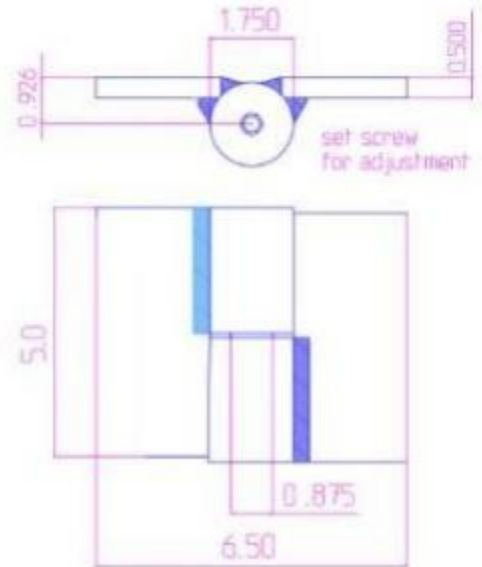

5" x 6 1/2" Stainless Steel Heavy Duty Hinges

Model Number: 2875RH-304

Price: £ 619.65

- Maximum Door Weight: 3,000 LBS
- Maximum Radial Load: 1,220 LBS
- Approx Width: 6 1/2"
- Height: 5"
- Leaf Thickness: 1/2"
- Weight: 7 LBS
- Mount: Weld On
- Material Type: 304L Stainless Steel
- Finish: Plain