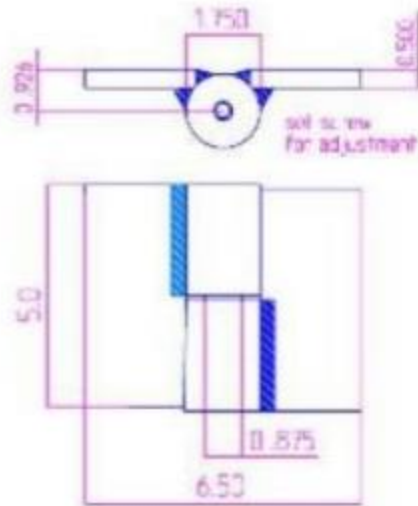

## 5" x 6 1/2" Carbon Steel Heavy Duty Hinges

Model Number: 2875 RH

Price: £ 372.6

- Maximum Door Weight: 3,000 LBS
- Maximum Radial Load: 1,220 LBS
- Approx Width: 6 1/2"
- Height: 5"
- Leaf Thickness: 1/2"
- Weight: 7 LBS
- Mount: Weld On
- Material Type: Carbon Steel
- Finish: Primer