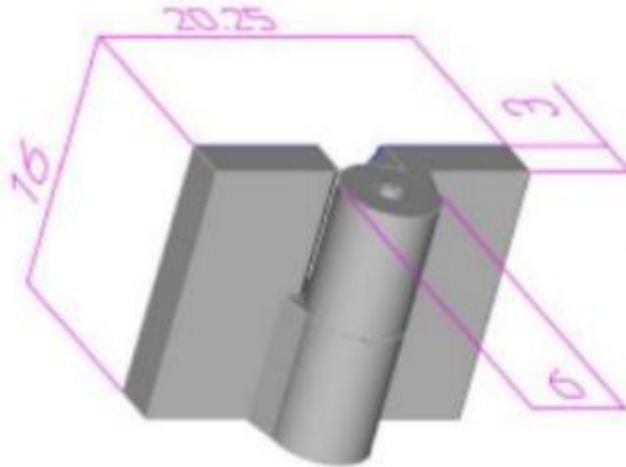

16" x 20 1/4" Stainless Steel Heavy Duty Hinges

Model Number: 3000 RH-316

Price: £ On Request

- Maximum Door Weight: 40,000 LBS
- Maximum Radial Load: 25,000LBS
- Approx Width: 20 1/4"
- Height: 16"
- Weight : 480 LBS
- Leaf Thickness: 3"
- Mount: Weld On
- Material Type: 316L Stainless Steel
- Finish: Plain