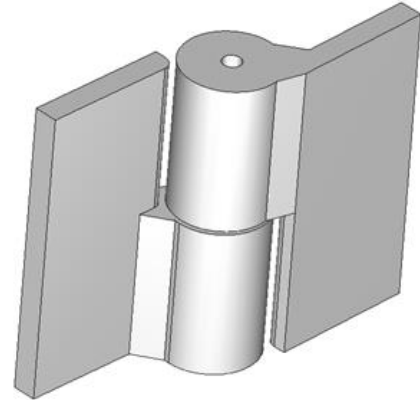

16" x 20 1/4" Stainless Steel Heavy Duty Hinges

Model Number: 3000 RH-316

Price: £ On Request

- Maximum Door Weight: 40,000 LBS
- Maximum Radial Load: 25,000LBS
- Approx Width: 20 1/4"
- Height: 16"
- Weight : 480 LBS
- Leaf Thickness: 3"
- Mount: Weld On
- Material Type: 316L Stainless Steel
- Finish: Plain