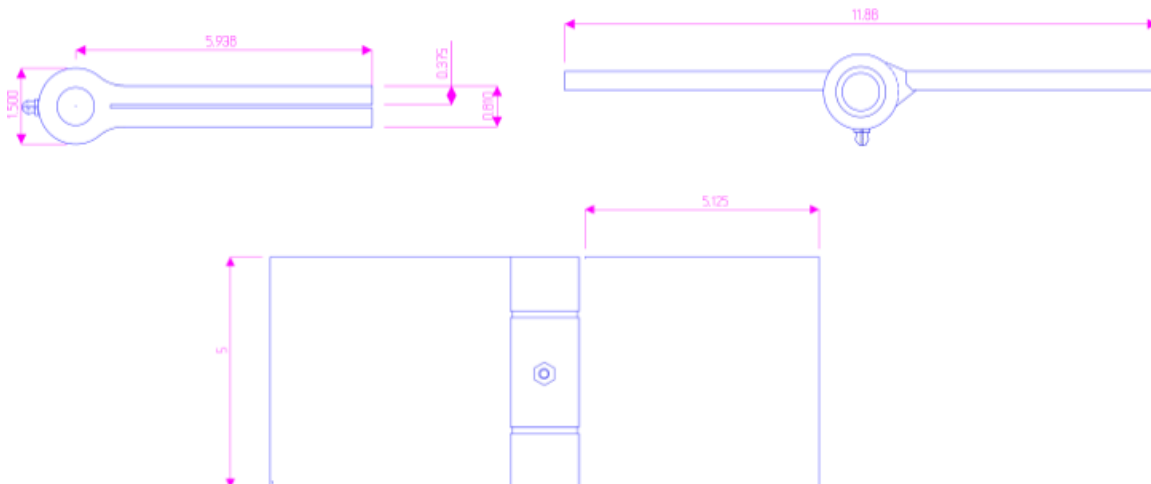

5" x 6" Stainless Steel Security Hinges

Model Number: 800

Price: £ 222.75

- Material Type: Carbon Steel
- Mount: Weld On
- Type: Non-Handed
- Maximum Door Weight: 800 LBS
- Maximum Radial Load: 320 LBS
- Approx Width: 6"
- Height: 5"
- Leaf Thickness: 5/16"
- Weight: 4 LBS
- Finish: Primer