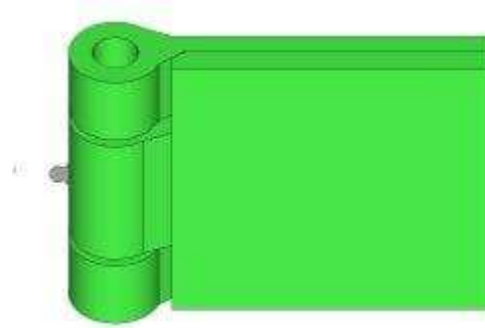

5" x 6" Stainless Steel Security Hinges

Model Number: 800

Price: £ 222.75

- Material Type: Carbon Steel
- Mount: Weld On
- Type: Non-Handed
- Maximum Door Weight: 800 LBS
- Maximum Radial Load: 320 LBS
- Approx Width: 6"
- Height: 5"
- Leaf Thickness: 5/16"
- Weight: 4 LBS
- Finish: Primer