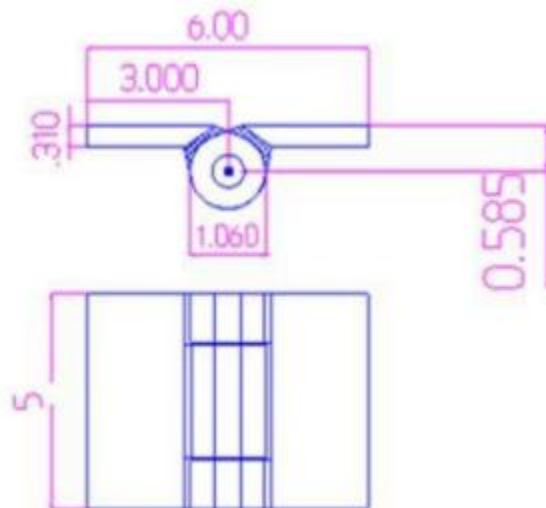

## 5" x 6" Stainless Steel Security Hinges

Model Number: 800-316 Security Hinges

Price: £ 562.95

- Material Type: 316L Stainless Steel
- Mount: Weld On
- Type: Non-Handed
- Application: Security
- Maximum Door Weight: 800 LBS
- Maximum Radial Load: 320 LBS
- Approx Width: 6"
- Height: 5"
- Leaf Thickness: 5/16"
- Weight: 4 LBS